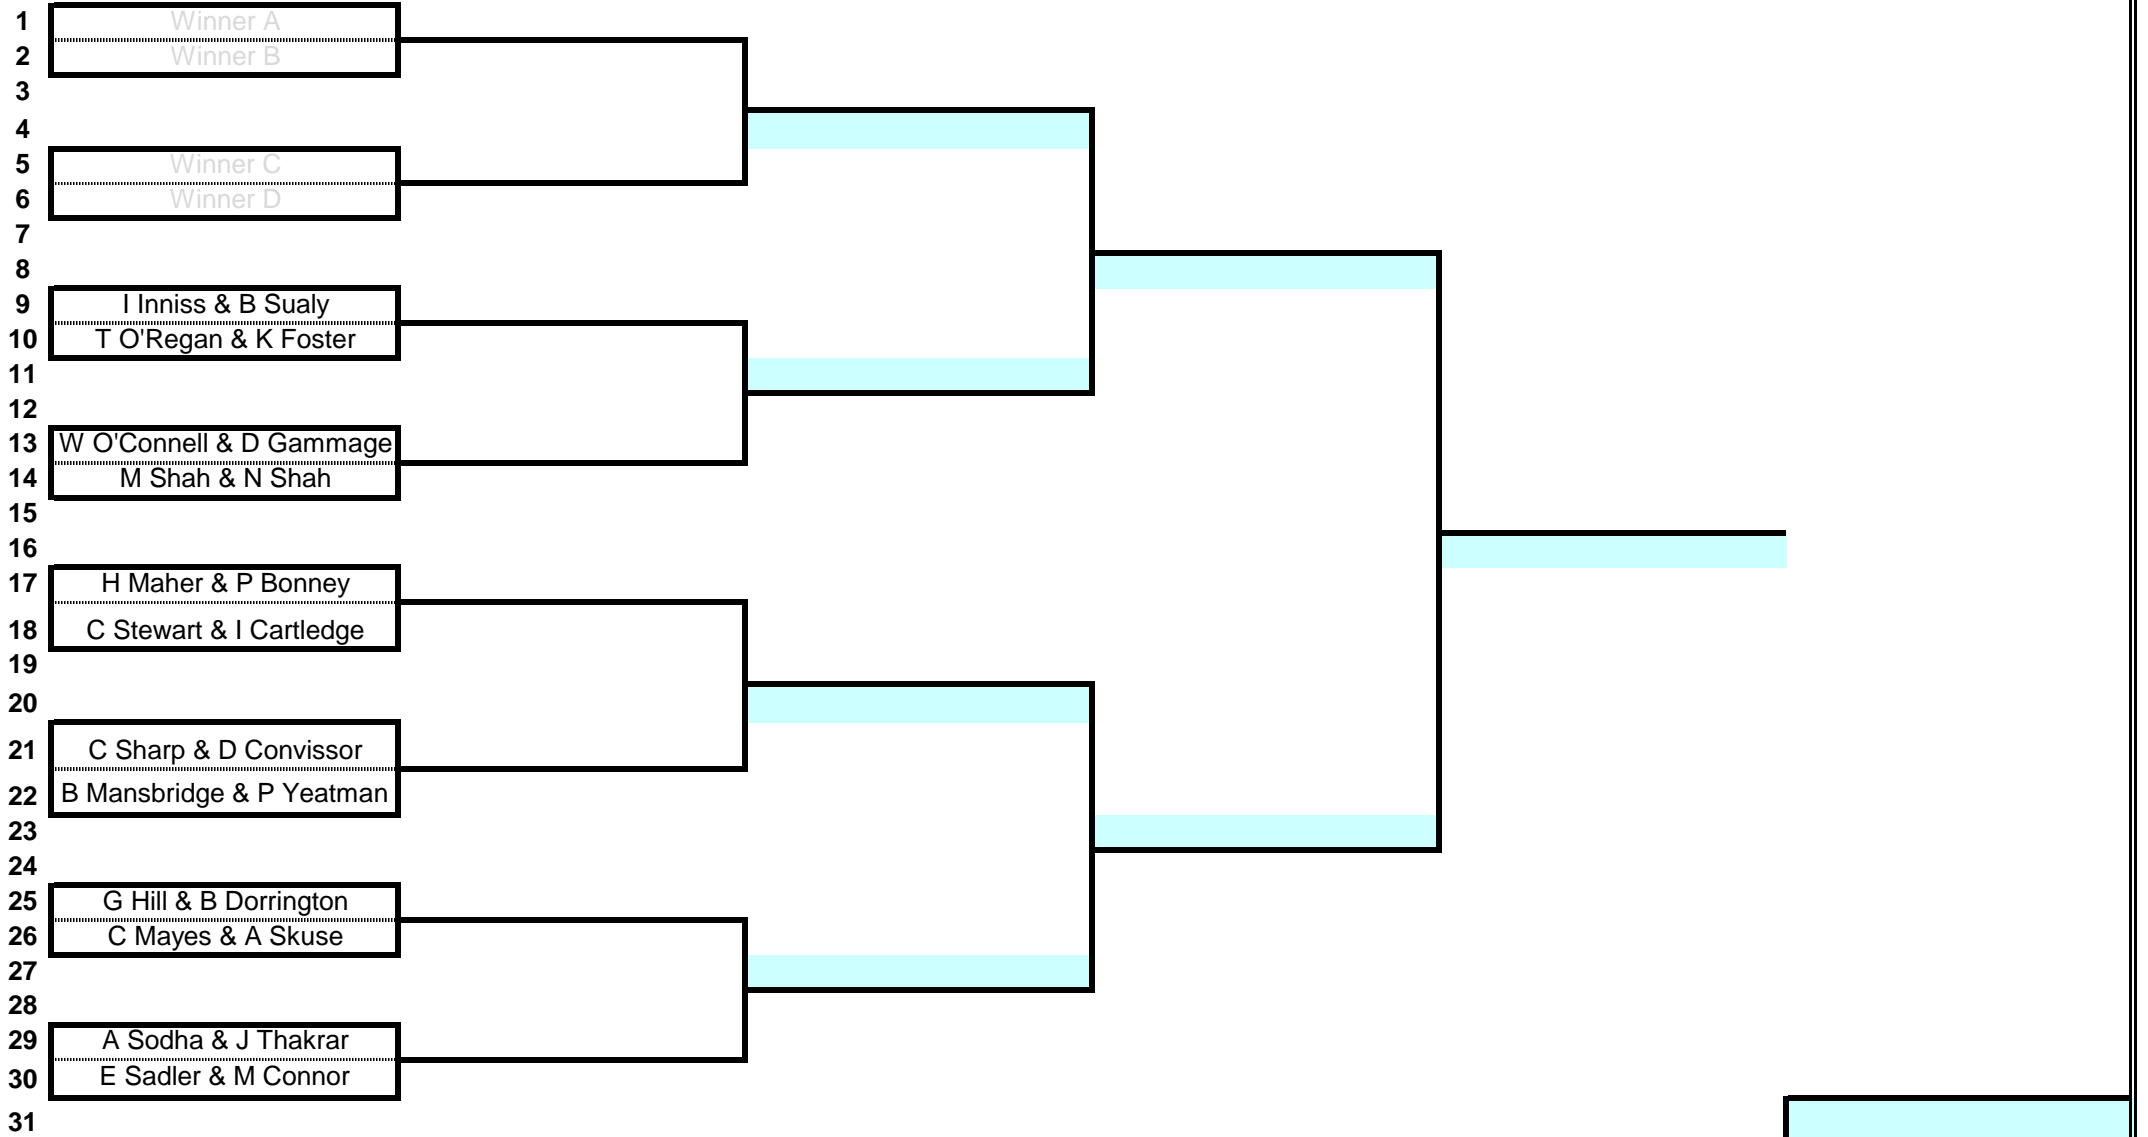

# 2011/12 Popplewell Cup

Yellow Tees - 1/2 Combined Handicap Difference

**1st Round**  
**31-Dec**

**2nd Round**  
**12-Feb**

**Quarter-Final**  
**04-Mar**

**Semi-Finals**  
**01-Apr**

**Finals**  
**15-Apr**

**Winner**

**IT IS UP TO BOTH PAIRS IN EACH MATCH TO MAKE CONTACT WITH THEIR OPPONENTS AND ARRANGE THE MATCH WITHIN THE STIPULATED TIME. THERE WILL BE NO EXTENSIONS (see notice board)**

Provisional round to be completed by